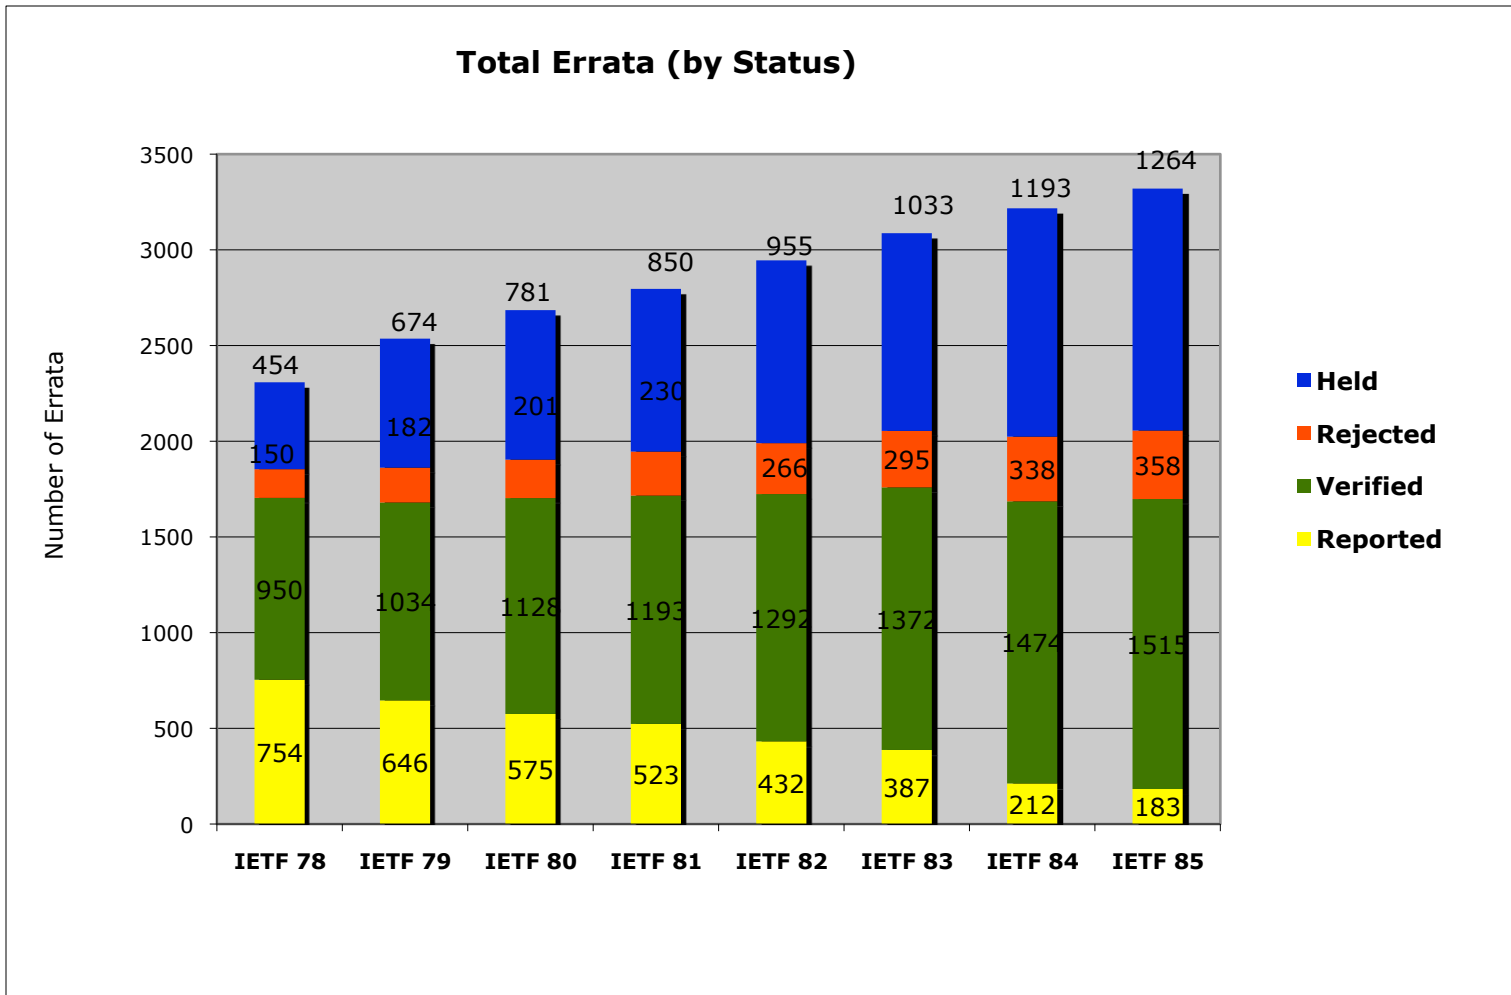

Reported @	~4-Month Period	Submitted per Month	Published per Month
IETF 77	Nov – Feb 2010	27.5	25
IETF 78	Mar – Jun 2010	32.25	35.5
IETF 79	Jul – Oct 2010	19.5	31
IETF 80	Nov – Feb 2011	28.25	16.75
IETF 81	Mar – Jun 2011	34.75	43
IETF 82	Jul – Oct 2011	28.5	27
IETF 83	Nov – Feb 2012	25.75	31
IETF 84	Mar – Jun 2012	28	30
IETF 85	Jul - Oct 2012	27.25	25.75

ANNUAL SUBS & PUBS

ANNUAL SUB & PUB RATES

Year	Subs	Pubs
1999	267	259
2000	282	279
2001	235	194
2002	292	220
2003	302	235
2004	334	281
2005	358	327
2006	341	459
2007	326	320
2008	296	290
2009	320	286
2010	350	363
2011	364	390
2012 (to date)	283	285

TOTAL ERRATA OVER 8 IETFs

11/1/2012 IETF 85

REPORTED ERRATA, BY SOURCE

IETF 84

IETF 85

11/1/2012

**Reported Errata by Source of the RFC
(with Non-WG included in Assigned Area)**

Reported Errata by Source of the RFC