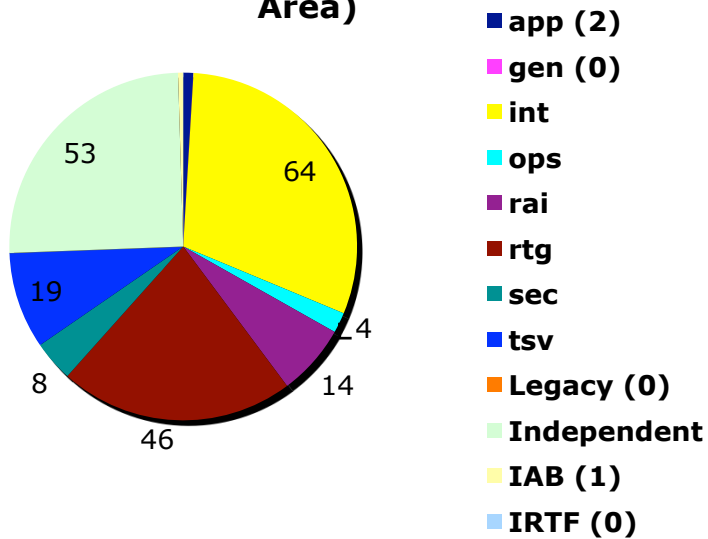

ANNUAL SUBS & PUBS

ANNUAL SUB & PUB RATES

Year	Subs	Pubs
1999	267	259
2000	282	279
2001	235	194
2002	292	220
2003	302	235
2004	334	281
2005	358	327
2006	341	459
2007	326	320
2008	296	290
2009	320	286
2010	350	363
2011	364	390
2012 (to date)	283	285

TOTAL ERRATA OVER 8 IETFs

11/1/2012 IETF 85

REPORTED ERRATA, BY SOURCE

IETF 84

IETF 85

11/1/2012

**Reported Errata by Source of the RFC
(with Non-WG included in Assigned Area)**

Reported Errata by Source of the RFC