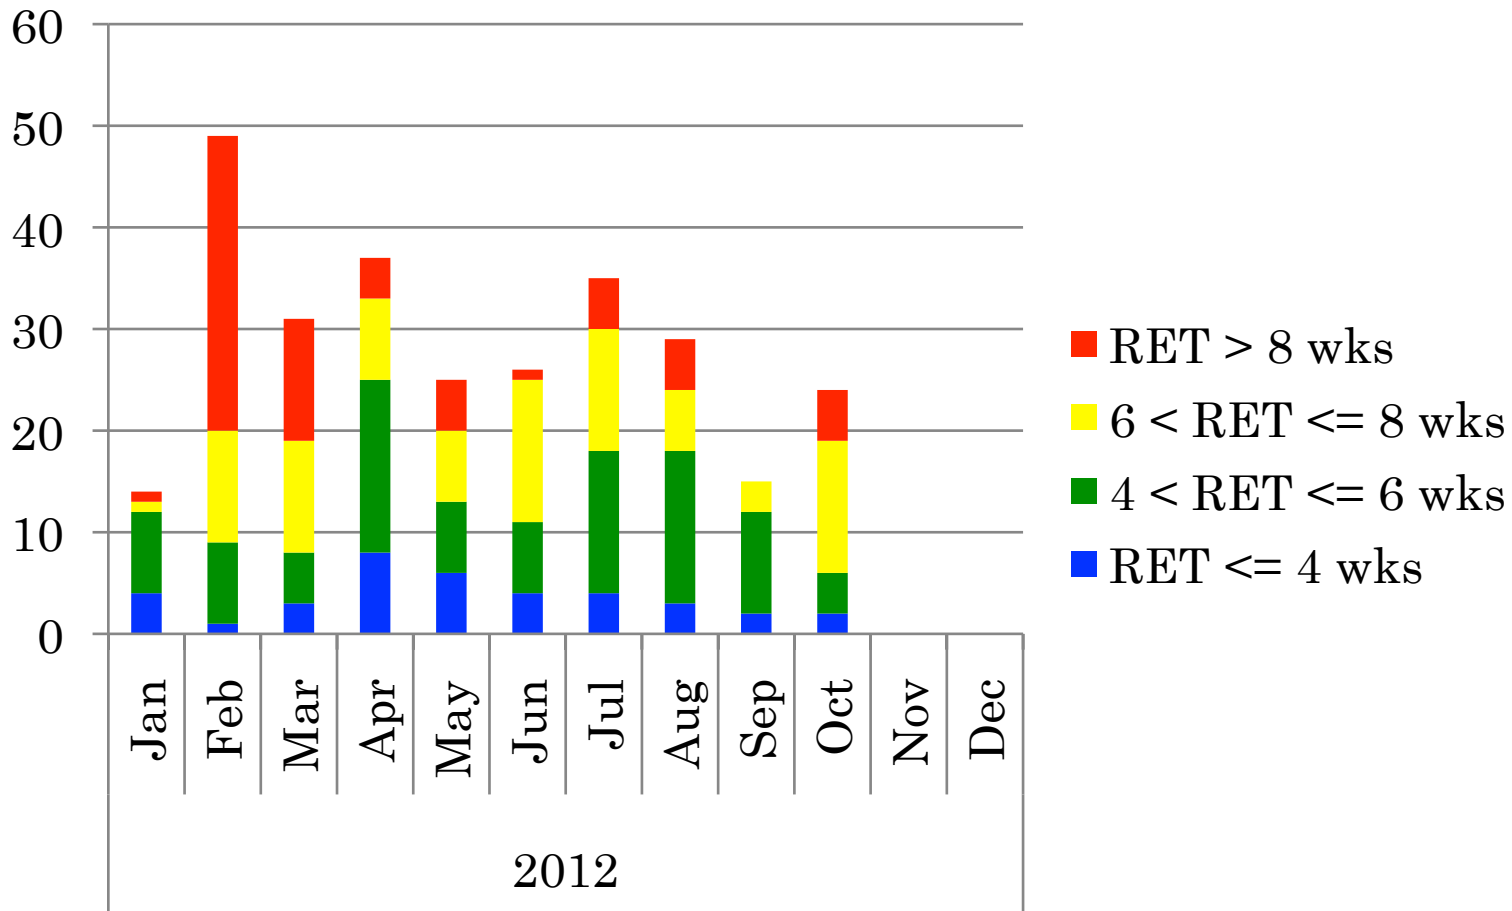

RPC PROCESSING TIMES

where RET = weeks in EDIT state + weeks in RFC-EDITOR state

11/1/2012

IETF 85