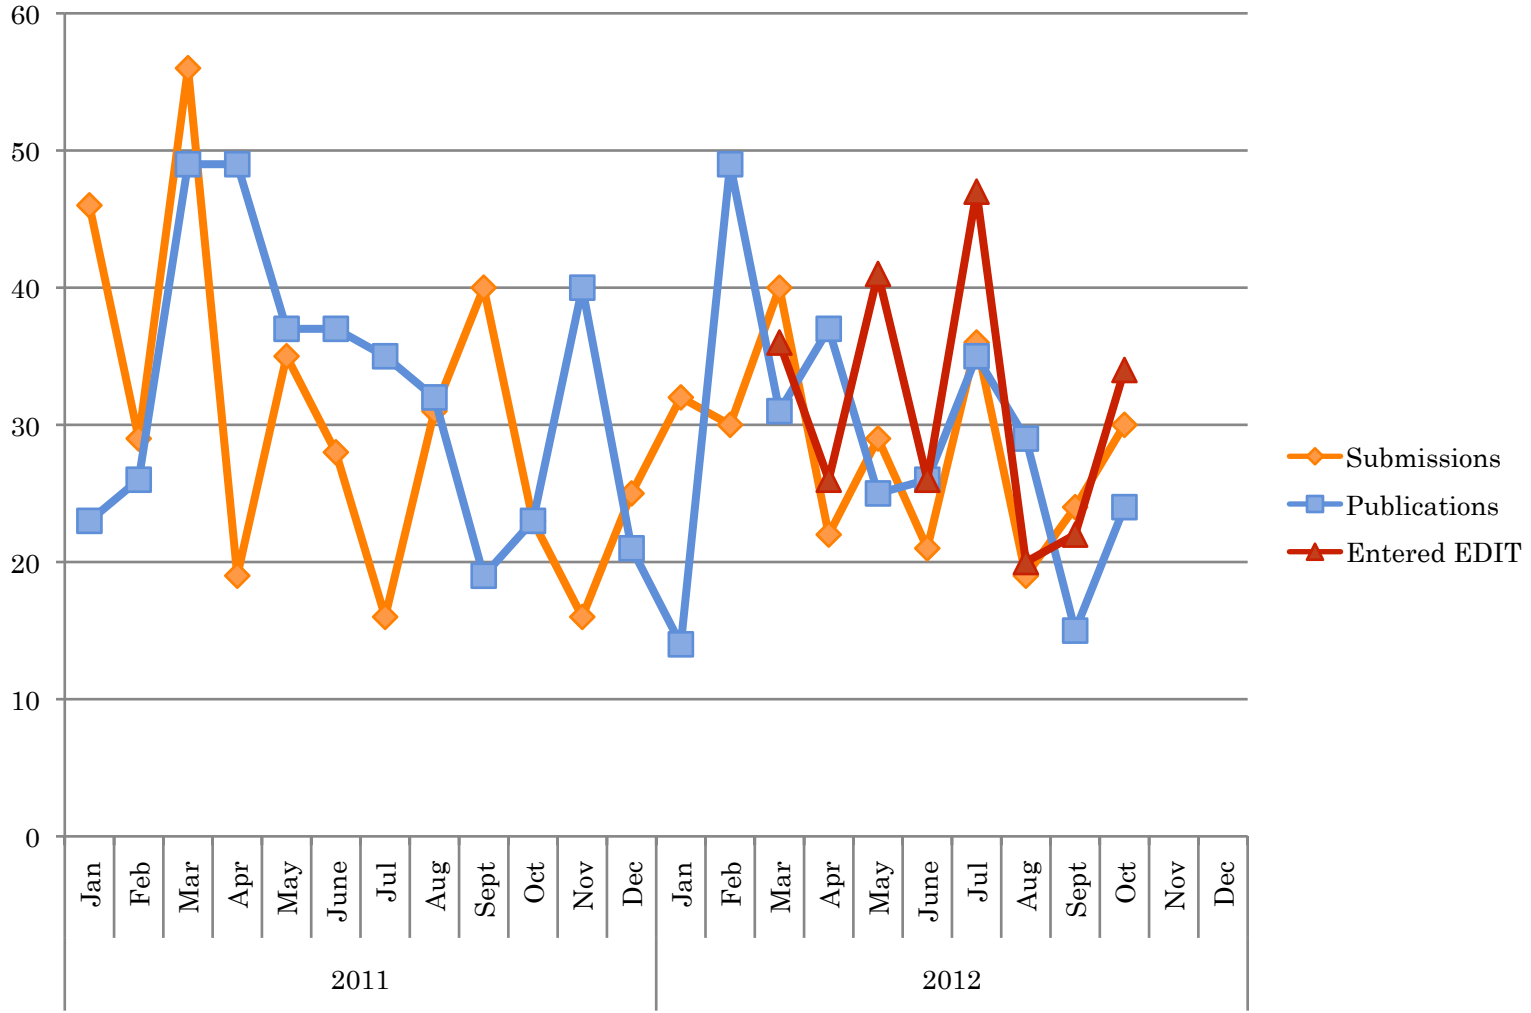

RPC QUEUE

(As of 1 November 2012)

Current Q	IETF	Non-WG IETF	IAB	IRTF	Independent	Total	Med Wks in State
EDIT	17	2		1	2	22	1.5
RFC-EDITOR	10					10	1.8
AUTH48	13	1		9		23	3.5
AUTH48-DONE		3				3	2.7
AUTH	4					4	3.4
IANA	1					1	1.4
MISSREF	24	4				28	
1G	17	3				20	17.8
2G	7	1				8	28.3
TO					2	2	3.8
REF	2	1				3	.9
TOTAL	71	11		10	4	96	

11/1/2012 IETF 85

AUTH48-DONE: final approvals are complete

MONTHLY QUEUE