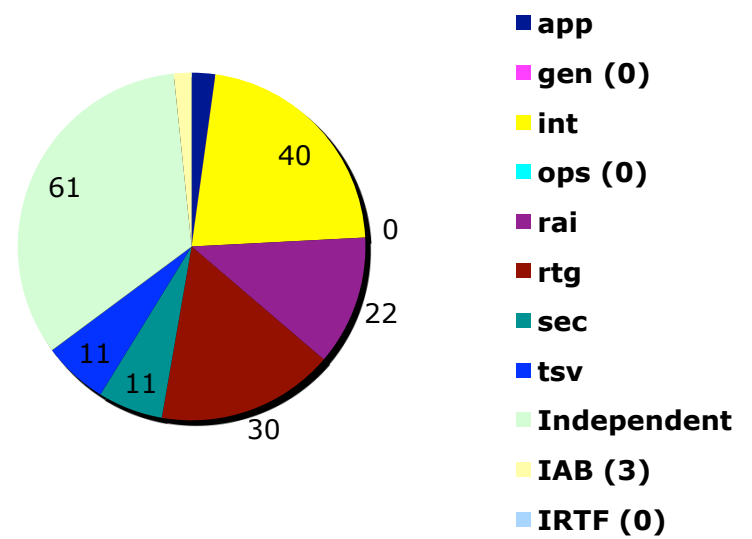

TOTAL ERRATA OVER 8 IETFs

11/1/2012 IETF 85

REPORTED ERRATA, BY SOURCE

IETF 84

IETF 85

11/1/2012

**Reported Errata by Source of the RFC
(with Non-WG included in Assigned Area)**

Reported Errata by Source of the RFC